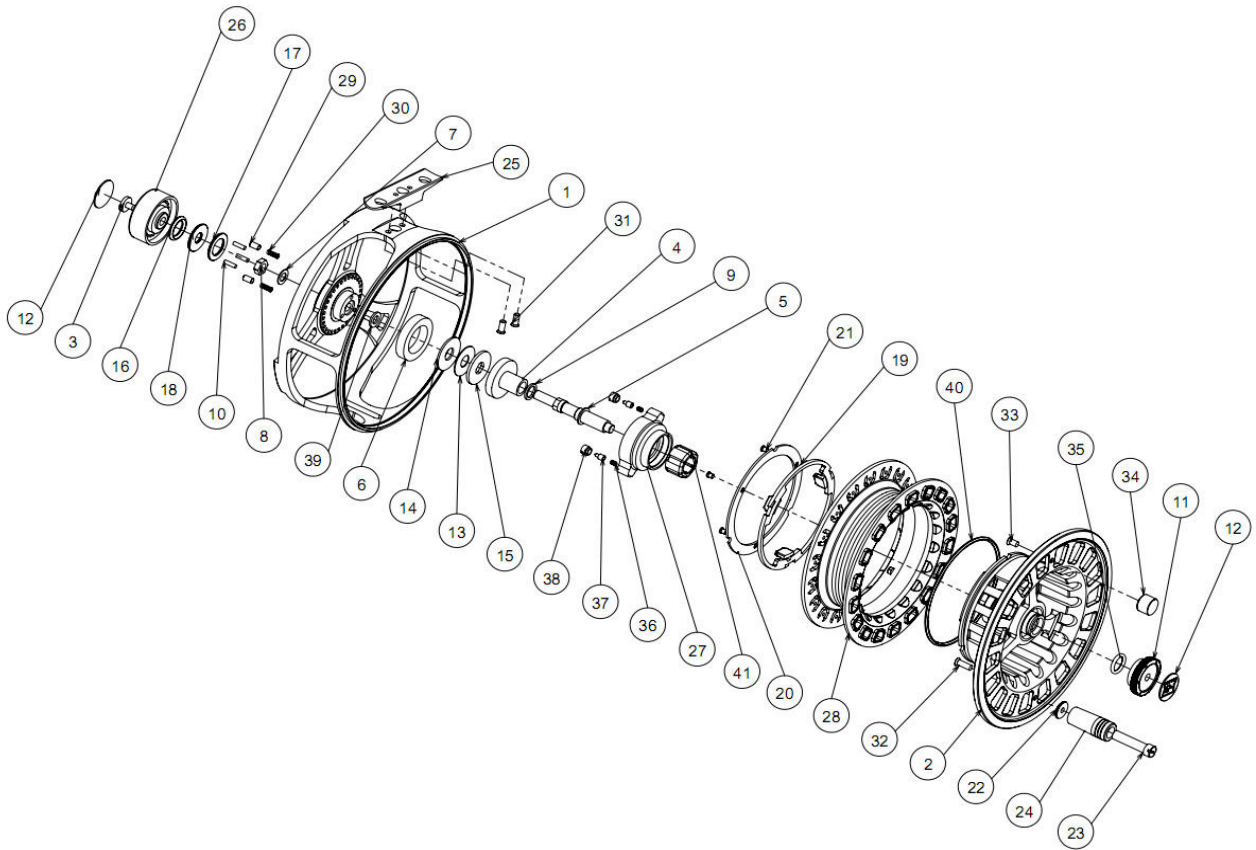

PARTS LIST FOR HARDY CLS9000

#	DESCRIPTION	QTY	PART NO.		HARDY STYLE NO.	
			9000	9000	9000	9000
1	Frame	1	1365924		N/A	
2	Spool	1	1365925		N/A	
3	Drag Lock Screw	1	1329265		HREUN005SP37	
4	Clutch Body	1	1329250		HREUN005SP23	
5	Spindle	1	1329034		HEUL030SP01	
6	Bearing	1	1329255		HREUN005SP28	
7	Spindle Washer 0.5T	1	1329254		HREUN005SP27	
8	Spindle Locknut	1	1329260		HREUN005SP32	
9	Drag Washer Small	1	1329249		HREUN005SP22	
10	Push Pin	3	1329259		HREUN005SP31	
11	Drum Latch Nut	1	1329051		HEUL040SP13	
12	Badge	2	1329272		HREUN005SP9	
13	Drag Washer Large 2	1	1329252		HREUN005SP25	
14	Key Washer	1	1329253		HREUN005SP26	
15	Drag Washer Large 2	1	1329251		HREUN005SP24	
16	Drag O-Ring	1	1329263		HREUN005SP35	
17	Push Pin Plate 1	1	1329261		HREUN005SP33	
18	Push Pin Plate 2	1	1329262		HREUN005SP34	
19	Locking Ring	1	1329058		HEUL040SP20	
20	Locking Ring Cover Plate	1	1329059		HEUL040SP21	
21	Locking Ring Screw	3	1329060		HEUL040SP22	
22	Handle Cup	1	1329038		HEUL030SP05	
23	Handle Wire	1	1329037		HEUL030SP04	
24	Handle Knob Large	1	1329036		HEUL030SP03	
25	Reel Foot	1	1329039		HEUL040SP01	
26	Regulator Button	1	1329035		HEUL030SP02	
27	Clutch Retaining Nut	1	1329027		HEUD050SP01	
28	Cassette Spool	1	1327993		HSUL030	
29	Drag Click Pin	2	1329258		HREUN005SP30	
30	Drag Click Spring	2	1329256		HREUN005SP29	
31	Reel Foot Screw	2	1329026		HEUD010SP11	
32	Handle Screw	1	1329236		HREUN005SP10	

#	DESCRIPTION	QTY	PART NO.		HARDY STYLE NO.	
			9000	9000	9000	9000
33	Balance Screw	1	1329241		HREUN005SP15	
34	Counter Balance	1	1329240		HREUN005SP14	
35	Latch O-Ring	1	1329024		HEUD010SP09	
36	Spool Click Spring	2	1329244		HREUN005SP18	
37	Spool Click Pin	2	1329245		HREUN005SP19	
38	Spool Clicker Nut	2	1329247		HREUN005SP20	
39	Spindle Washer 1T	1	1366076		N/A	
40	Locking Ring O-Ring	1	1329057		HEUL040SP19	
41	One Way Clutch	1	1329242		HREUN005SP16	

Reel Part Numbers: CLS 9000, 1327328, HEUL030.

22 00 Drawn: 20-8-14

Drawing Version: 34-13133-00